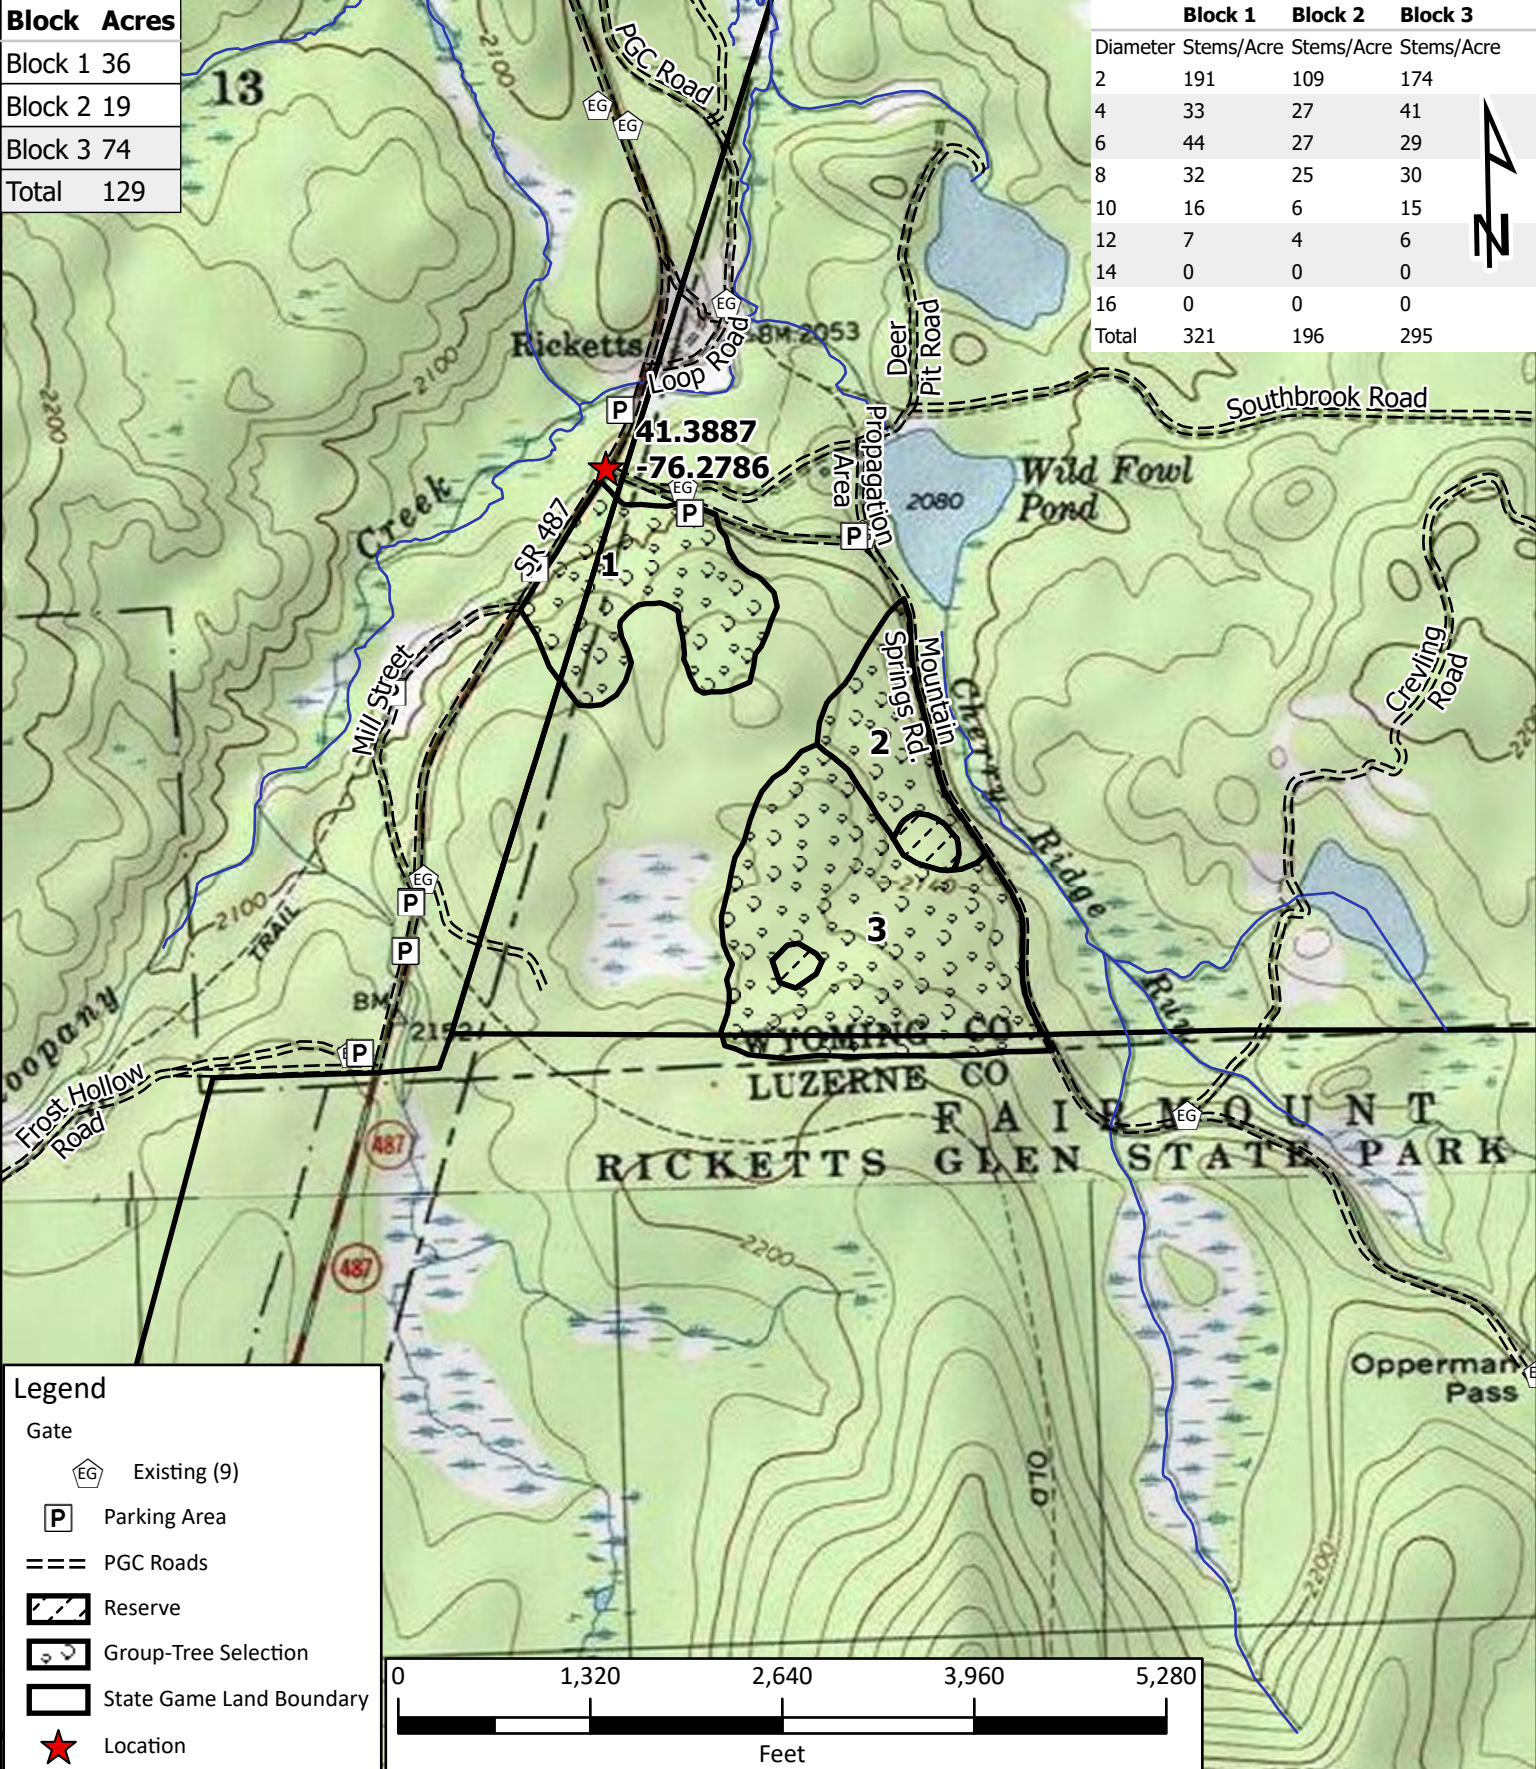

Recyclops Cutting Project

057-2022-01

Block	Acres
Block 1	36
Block 2	19
Block 3	74
Total	129

	Block 1	Block 2	Block 3
Diameter	Stems/Acre	Stems/Acre	Stems/Acre
2	191	109	174
4	33	27	41
6	44	27	29
8	32	25	30
10	16	6	15
12	7	4	6
14	0	0	0
16	0	0	0
Total	321	196	295

Legend

- Gate
 - Existing (9)
 - Parking Area
- PGC Roads
- Reserve
- Group-Tree Selection
- State Game Land Boundary
- Location